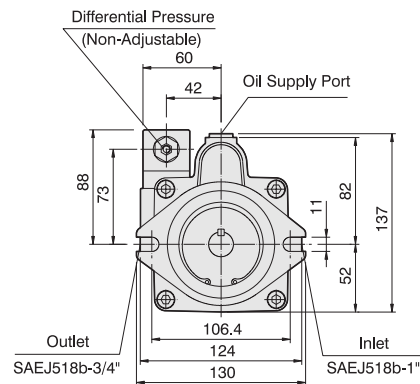

REMOTE PRESSURE CONTROL TYPE

KCL® world-best-pumps
HYDRAULIC EQUIPMENTS

P08-B-TYPE

P16-B-TYPE / P22-B-TYPE

P36-B-TYPE / P46-B-TYPE