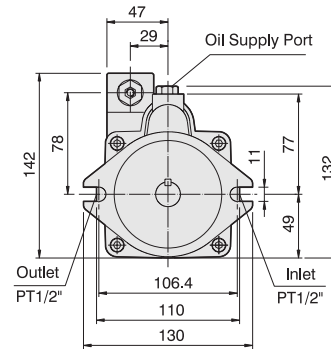

REMOTE PRESSURE CONTROL TYPE

KCL® world-best-pumps
HYDRAULIC EQUIPMENTS

P08-B-TYPE

P16-B-TYPE / P22-B-TYPE

P36-B-TYPE / P46-B-TYPE