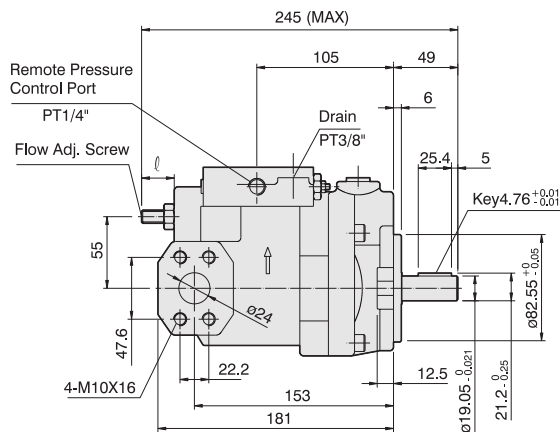

REMOTE PRESSURE CONTROL TYPE

KCL® world-best-pumps
HYDRAULIC EQUIPMENTS

P08-B-TYPE

P16-B-TYPE / P22-B-TYPE

P36-B-TYPE / P46-B-TYPE