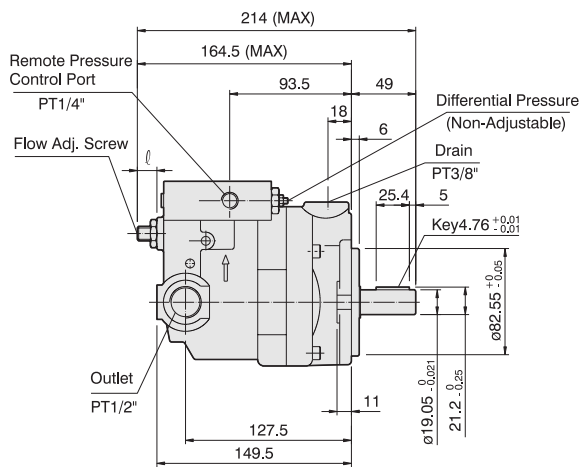

REMOTE PRESSURE CONTROL TYPE

KCL® world-best-pumps
HYDRAULIC EQUIPMENTS

P08-B-TYPE

P16-B-TYPE / P22-B-TYPE

P36-B-TYPE / P46-B-TYPE